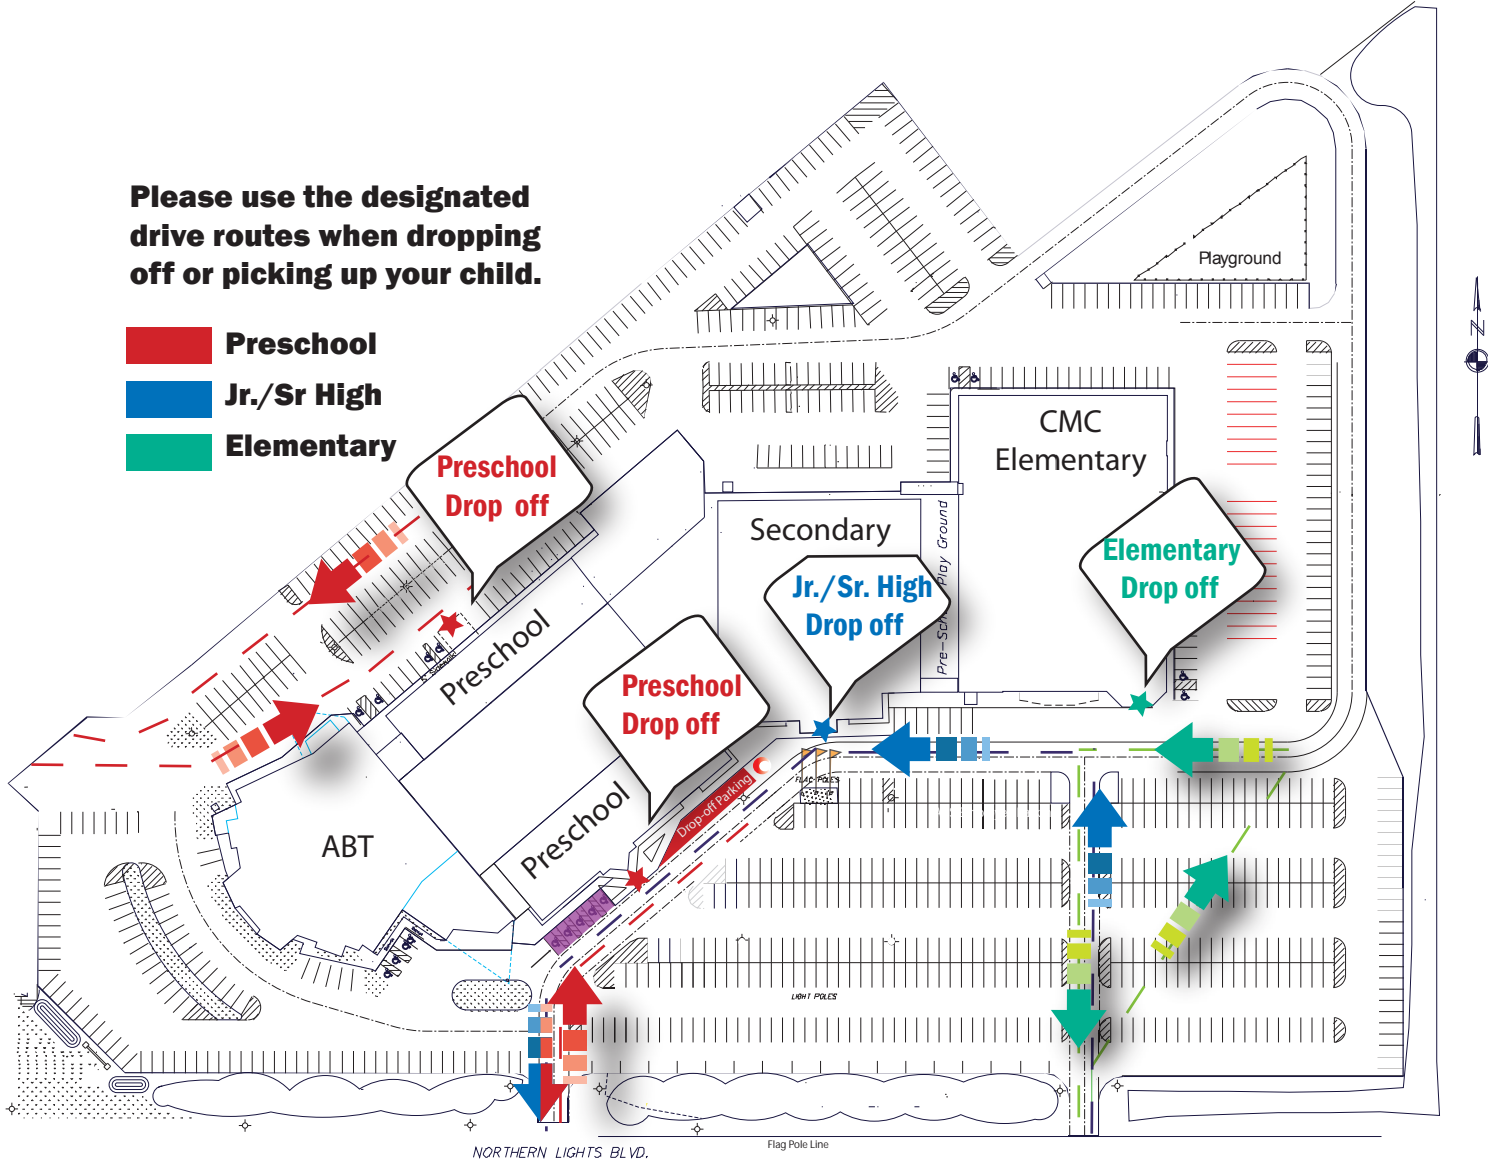

Please use the designated drive routes when dropping off or picking up your child.

- Preschool**
- Jr./Sr High**
- Elementary**

NORTHERN LIGHTS BLVD.

Flag Pole Line